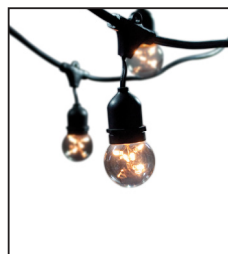

## COMMERCIAL GRADE

- 15 outdoor rated medium based (E26) sockets
- 48 foot cord with 3 foot spacing between each socket
- Max wattage per socket is 25W
- Maximum wattage for string run is 1200W
- Can connect up to 3 strings
- Ideal for patio lighting, gazebos, porches, indoor/outdoor events, parties, and to enhance the décor of restaurants and bars

## String Lights Commercial Grade

- 15 outdoor rated medium based (E26) sockets
- 48 foot cord with 3 foot spacing between each socket
- Max wattage per socket is 25W
- Maximum wattage for string run is 1200W
- Can connect up to 3 strings
- Ideal for patio lighting, gazebos, porches, indoor/outdoor events, parties, and to enhance the décor of restaurants and bars

Indoors

Outdoor  
Commercial

Outdoor  
Residential

Amusement

**BLACK SOCKET  
STRING LIGHT KIT**  
STRING15/E26/E

**VINTAGE STRING  
LIGHT KIT**  
STRING15/E26-S14KT

**STARLIGHT STRING  
LIGHT KIT**  
STRING15/E26-G16KT

**NOSTALGIC STRING  
LIGHT KIT**  
STRING15/E26-A19KT

**BLACK SOCKET  
STRING LIGHT KIT**  
STRING15/E26-LED2S14KT

Base	Item #	Ordering Code	Volts	Inner/Master	Description	Cord Length
E26	810005	<a href="#">STRING15/E26/E</a>	120	1/4	48' String Light - Black Sockets	48'
E26	810002	<a href="#">STRING15/E26-S14KT</a>	120	1/4	String Light - Black Sockets - Includes: 15 Clear S14 Bulbs	48'
E26	810003	<a href="#">STRING15/E26-G16KT</a>	120	1/4	String Light - Black Sockets - Includes: 15 Clear Starlight G16 Bulbs	48'
E26	810004	<a href="#">STRING15/E26-A19KT</a>	120	1/4	String Light - Black Sockets - Includes: 15 Nostalgic Loop A19 Bulbs	48'
E26	860330	<a href="#">STRING15/E26-LED2S14KT</a>	120	1/4	String Lights - Black Sockets - Includes 15 LED S14 Bulbs	48'