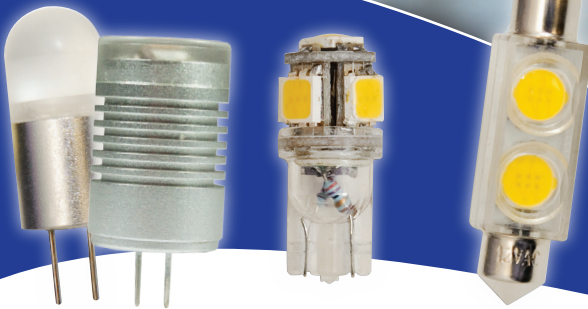

LED Specialty

JC BI-PIN, WEDGE & FESTOON

©2009 BULBRITE INDUSTRIES, INC. - V1209

JC BI-PIN

WEDGE

FESTOON

- LED JC Bi-Pin is a long-life retrofit for bi-pin lamps (12V)
- LED Wedge has a 360° illumination and is a true retrofit for wedge lamps (12V & 24V)
- LED Festoon is a true retrofit for festoon lamps (12V & 24V)
- Super, high-power chip provides brightest LED light
- Long Life - 30,000 hours
- Energy efficient
- 3 year warranty

LED = XENON
0.5W = 3W WEDGE
0.6W = 3W JC BI-PIN
0.8W = 3W FESTOON
2W = 5W JC BI-PIN

145 WEST COMMERCIAL AVENUE, MOONACHIE, NJ 07074
SHOWROOM & EDUCATION CENTER, DALLAS TRADE MART 3351
T: 800-528-5555 • F: 800-441-7708 • INFO@BULBRITE.COM

www.bulbrite.com

LED Specialty

JC BI-PIN, WEDGE & FESTOON

- LED JC Bi-Pin is a long-life retrofit for bi-pin lamps (12V)
- LED Wedge has a 360° illumination and is a true retrofit for wedge lamps (12V & 24V)
- LED Festoon is a true retrofit for festoon lamps (12V & 24V)
- Super, high-power chip provides brightest LED light
- Long Life - 30,000 hours
- Energy efficient
- 3 year warranty

0.5W = 3W WEDGE

0.6W = 3W JC BI-PIN

0.8W = 3W FESTOON

2W = 5W JC BI-PIN

Landscape

Sign/Display

Pendant/
Downlights

WATTS	BULB TYPE	BASE	ITEM NUMBER	ORDERING CODE	VOLTS	CRI	LUMENS	COLOR DESC.	INNER PK / MASTER CTN	HOURS	M.O.L.
0.6	JC	G4	770510	LED/JC/12WW	12	70	30	WARM WHITE	10 / 50	30,000	1 1/4"
			770511	LED/JC/12CW	12	70	35	COOL WHITE	10 / 50	30,000	1 1/8"
			770512	LED2JC/12WW	12	80	85	WARM WHITE	10 / 50	30,000	1 7/16"
0.5	T3	Wedge	770520	LED/WEDGE/12	12	72	25	WARM WHITE	10 / 50	30,000	1 1/4"
			770521	LED/WEDGE/24	24	72	25	WARM WHITE	10 / 50	30,000	1 7/16"
0.8	T3	Festoon	770530	LED/FEST/12	12	83	30	WARM WHITE	10 / 50	30,000	1 5/8"
			770531	LED/FEST/24	24	72	35	WARM WHITE	10 / 50	30,000	1 5/8"