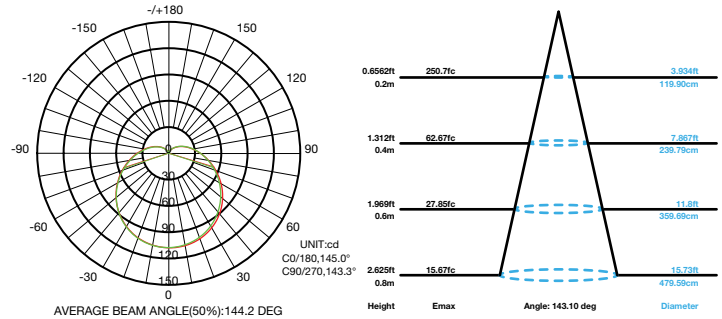

8W LED G25 2700K

G16 Globe Candelabra (E12)

CLEAR

LED/G16/E12