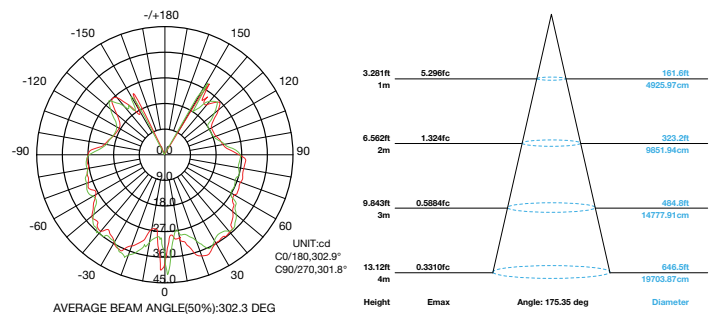

5W LED B11 2700K & 3000K

**Non-Dimmable
Chandelier E12**

CLEAR
LED3CTC/E