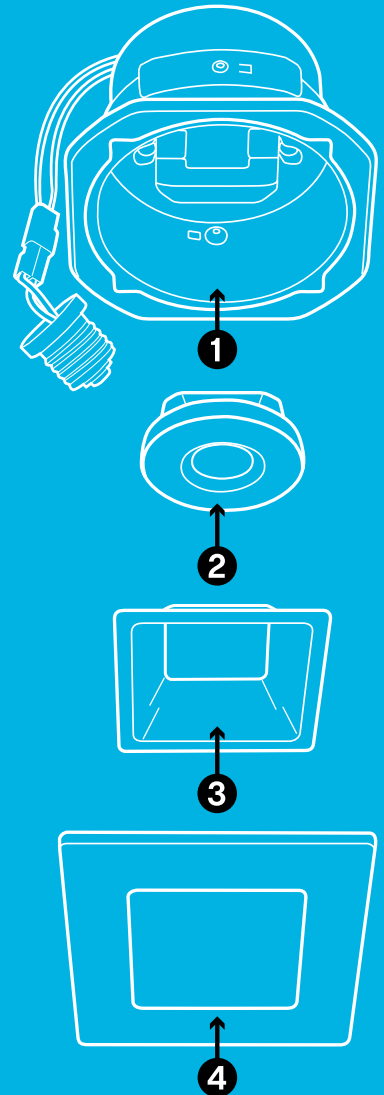

The ELEVA™ 4-part system:

- 1 4" DOWNLIGHT HOUSING ADAPTOR**
- 2 DIMMABLE LED LIGHT ENGINE**
- 3 REFLECTOR**
- 4 TRIM**

ULTRA-STRONG MAGNETS HOLD ELEVA COMPONENTS TOGETHER SECURELY.

Ever look up at your ceiling and wish it looked as great as everything else in your home?

- Connector makes it easy to install
- Standard (E26) base socket simply screws into existing 4" recessed cans
- Fits most recessed cans. For a full list of compatible cans visit www.bulbrite.com/ELEVA and check out the Housing Compatibility Guide.