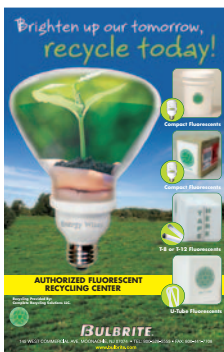

Small CFL Recycling Box
RECYCLE/CFL

5 Gallon CFL Recycling Container
RECYCLE/CONT

4' Fluorescent Recycling Box
RECYCLE/TUBE

2' U-Tube Fluorescent Recycling Box
RECYCLE/MISC

Get a FREE Poster with an order of 3 or more recycling boxes
Item# 900004